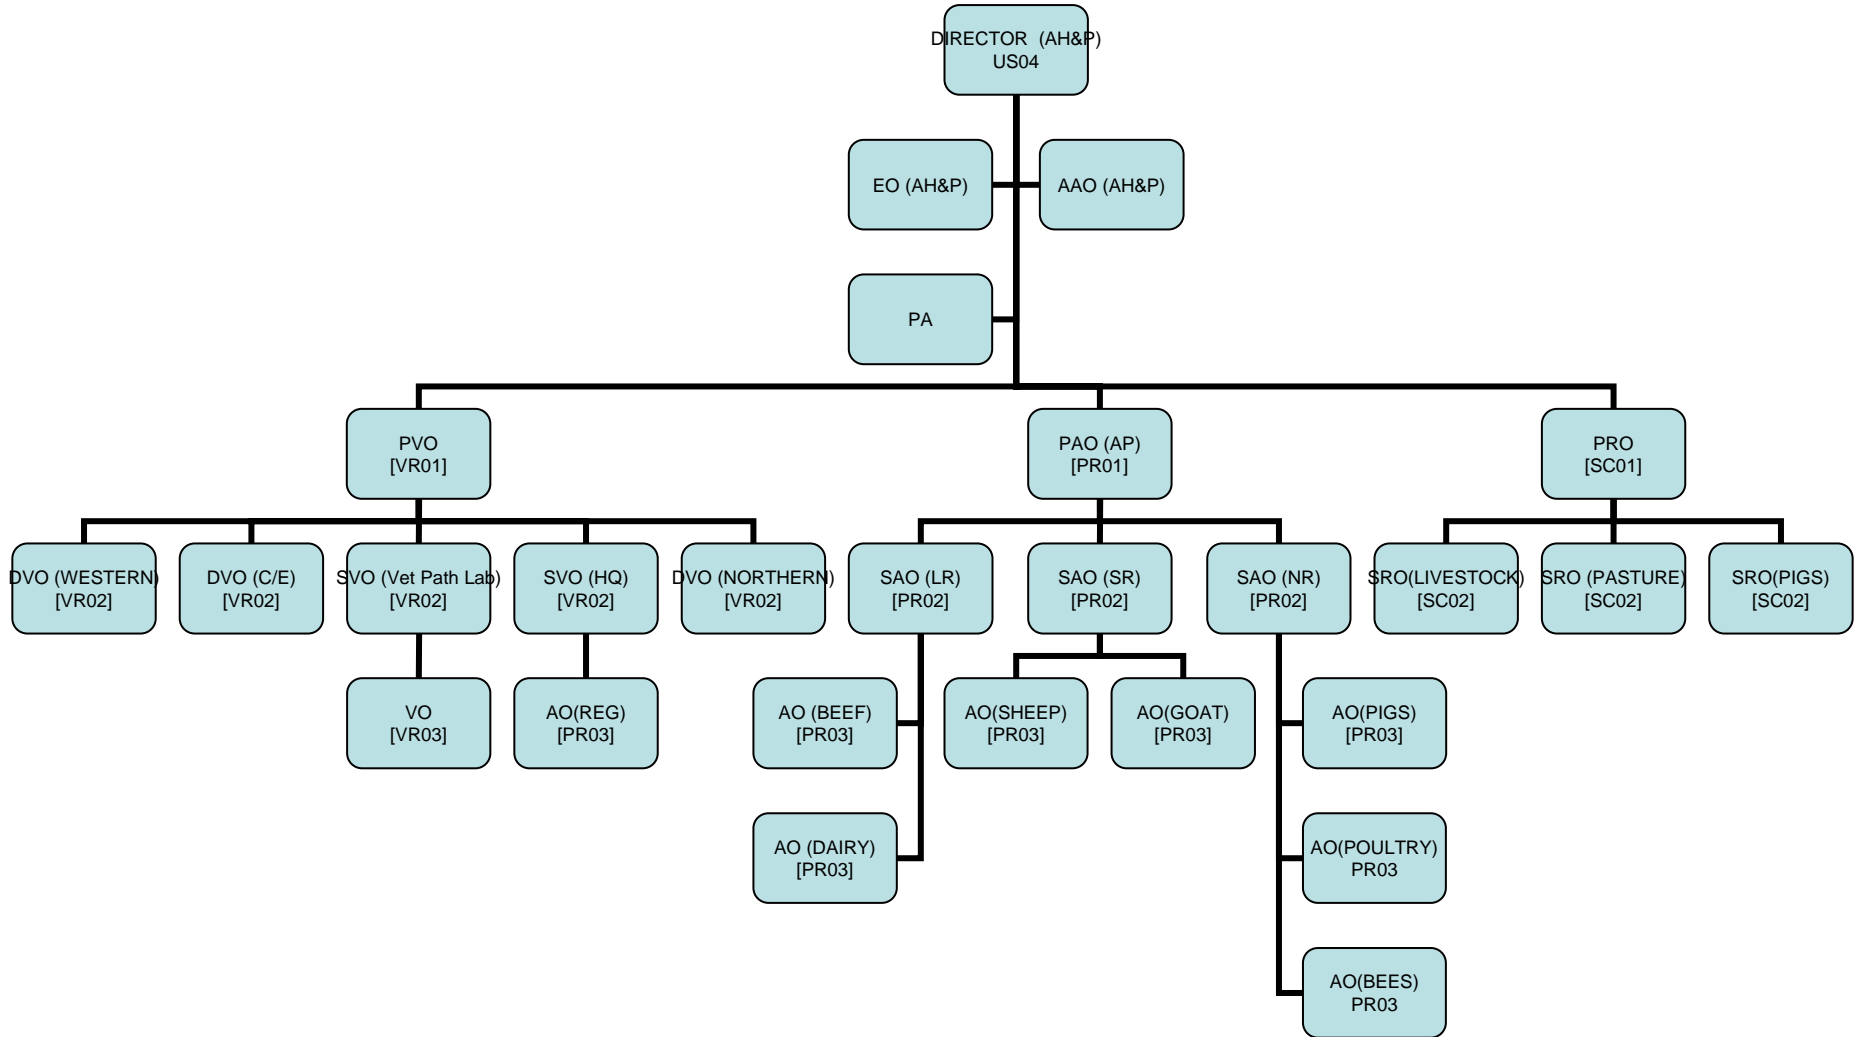

ANIMAL HEALTH & PRODUCTION ORGANIZATION STRUCTURE

ANIMAL HEALTH & PRODUCTION ORGANIZATION STRUCTURE

- KEY :
- PVO – Principal Veterinary Officer
- PAO(AP) – Principal Agricultural Officer (Animal Production)
- PRO – Principal Research Officer
- DVO – Divisional Veterinary Officer
- SVO – Senior Veterinary Officer
- SAO(LR) – Senior Agricultural Officer (Large Ruminant)
- SAO(SR) – Senior Agricultural Officer (Small Ruminant)
- SAO (NR) – Senior Agricultural Officer (Non-ruminant)
- SRO – Senior Research Officer
- VO – Veterinary Officer
- AO(Reg) – Agricultural Officer (Regulatory)
- EO(AH&P) – Executive Officer (Animal Health & Production)
- AAO(AH&P) – Assistant Accounts Officer (Animal Health & Production)
- PA – Personal Assistant